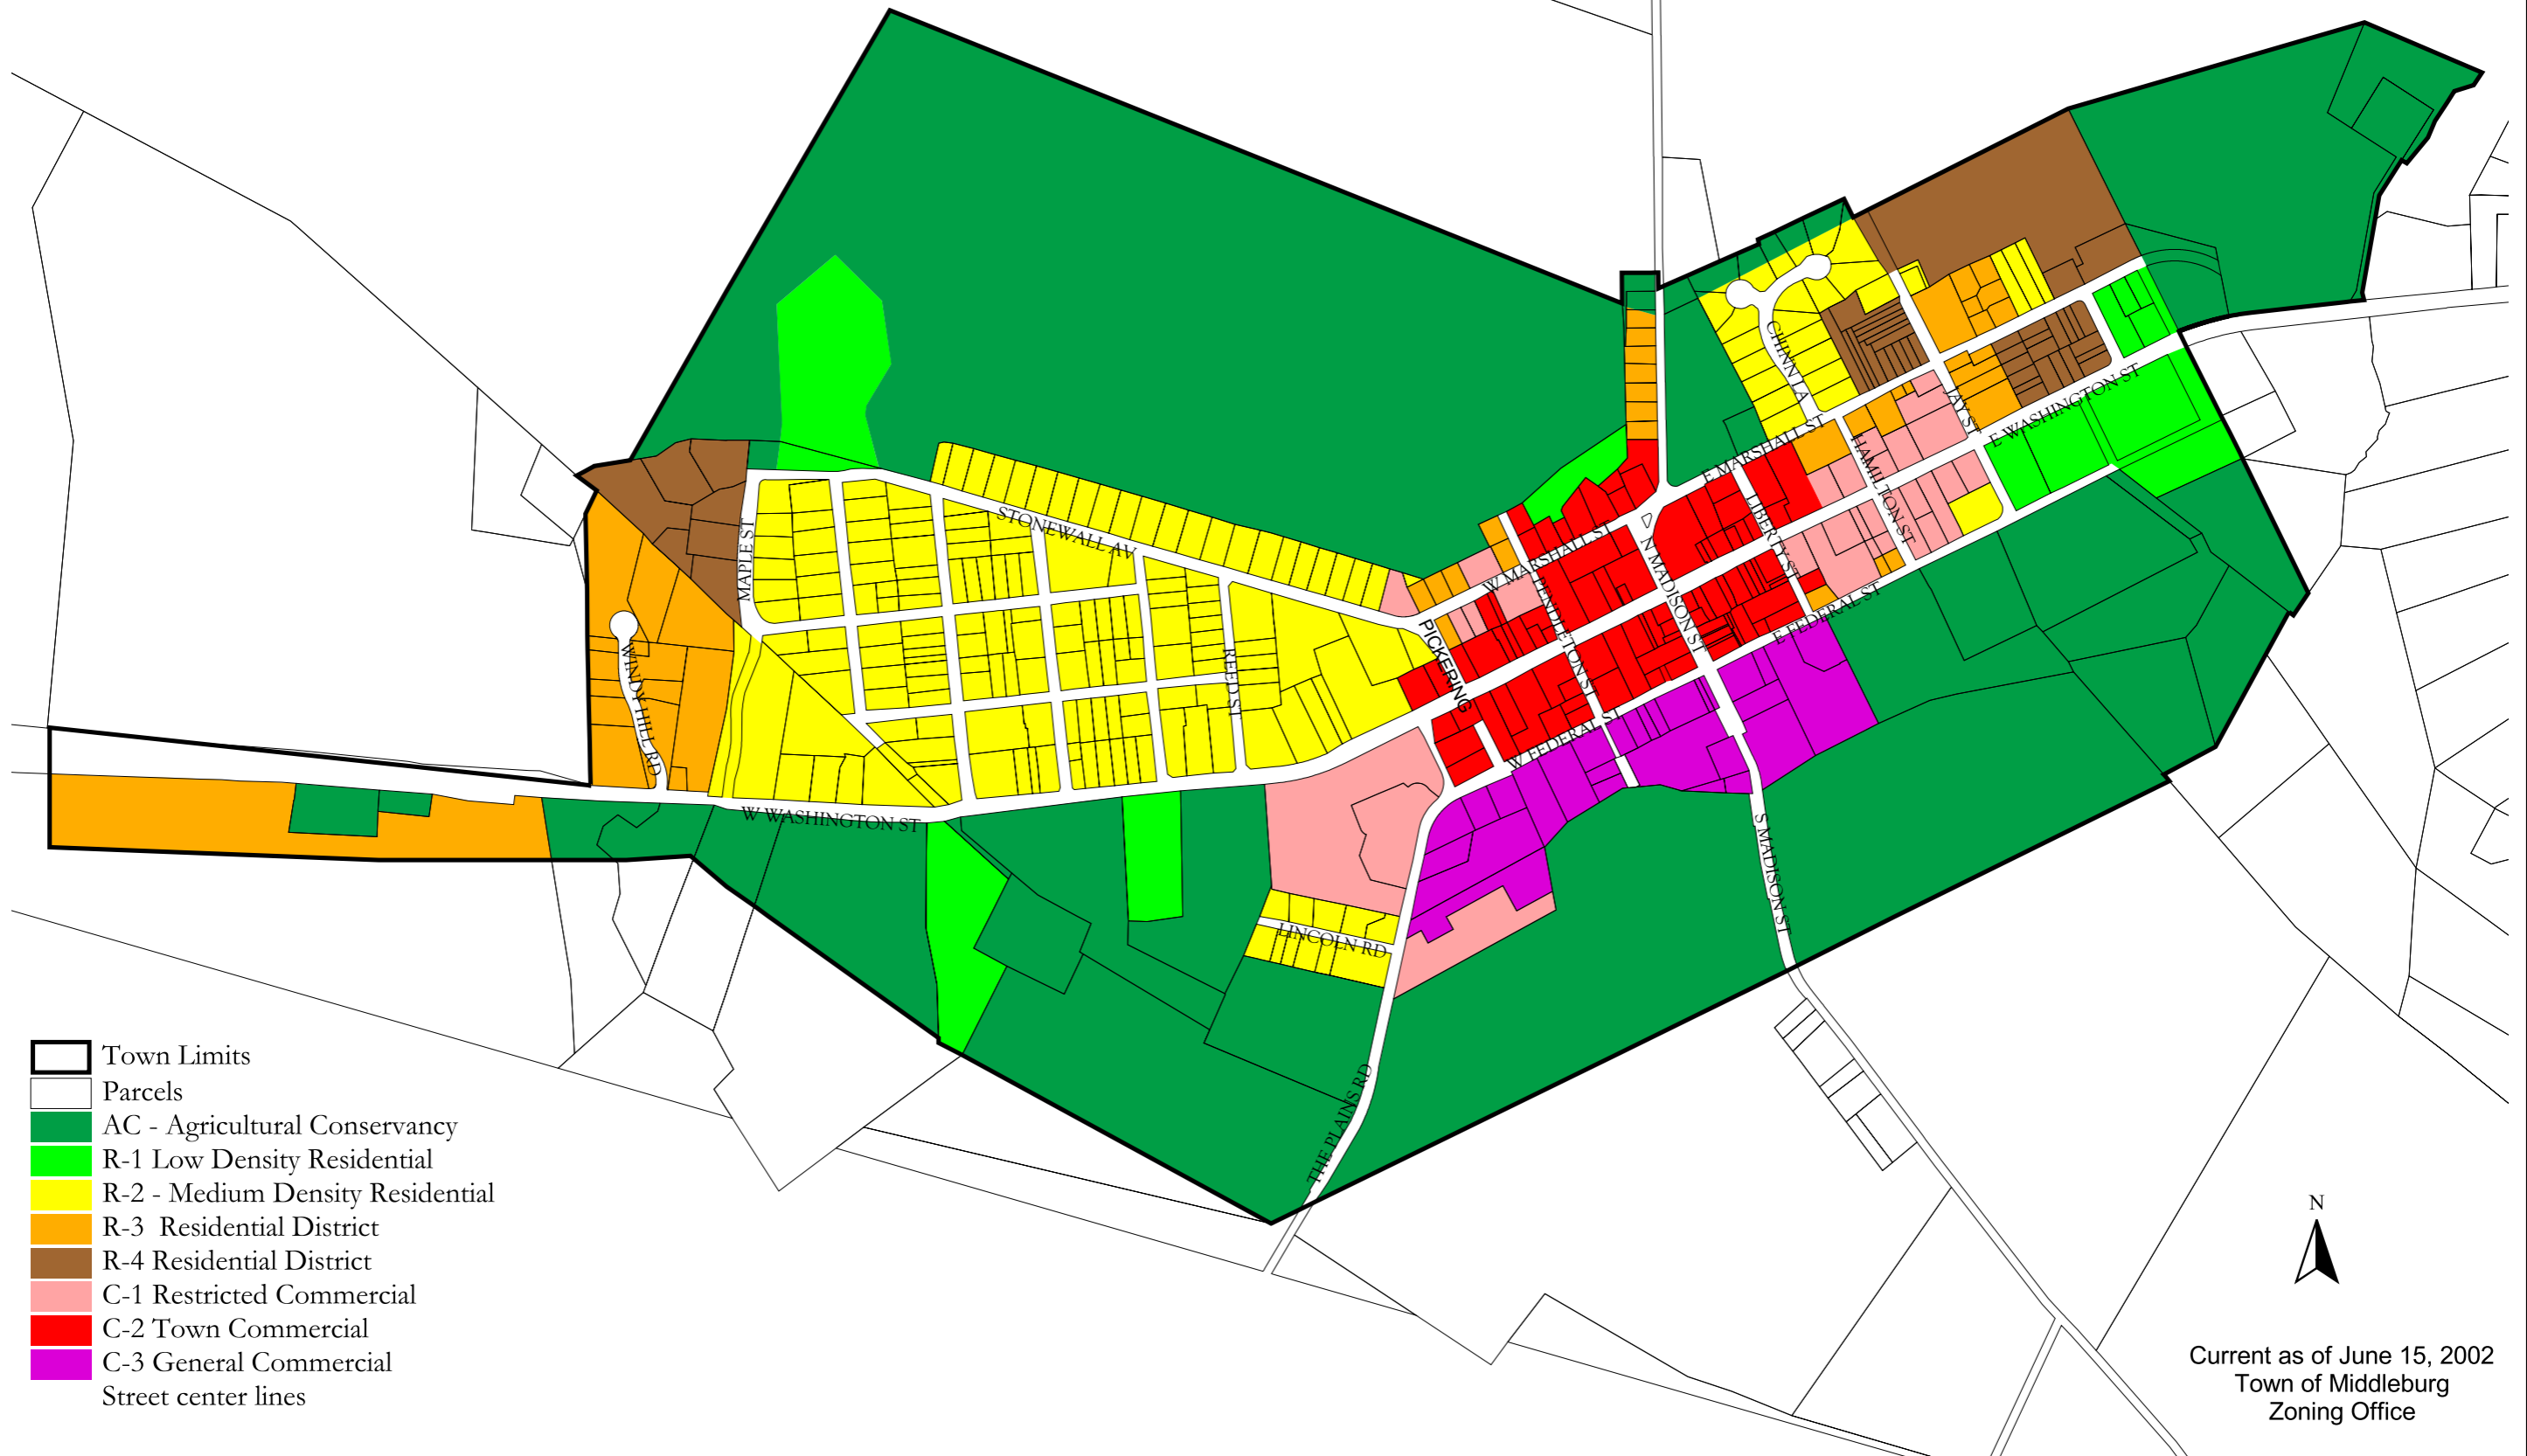

Town of Middleburg Zoning Map June 2002

-  Town Limits
-  Parcels
-  AC - Agricultural Conservancy
-  R-1 Low Density Residential
-  R-2 - Medium Density Residential
-  R-3 Residential District
-  R-4 Residential District
-  C-1 Restricted Commercial
-  C-2 Town Commercial
-  C-3 General Commercial
- Street center lines

Current as of June 15, 2002
Town of Middleburg
Zoning Office